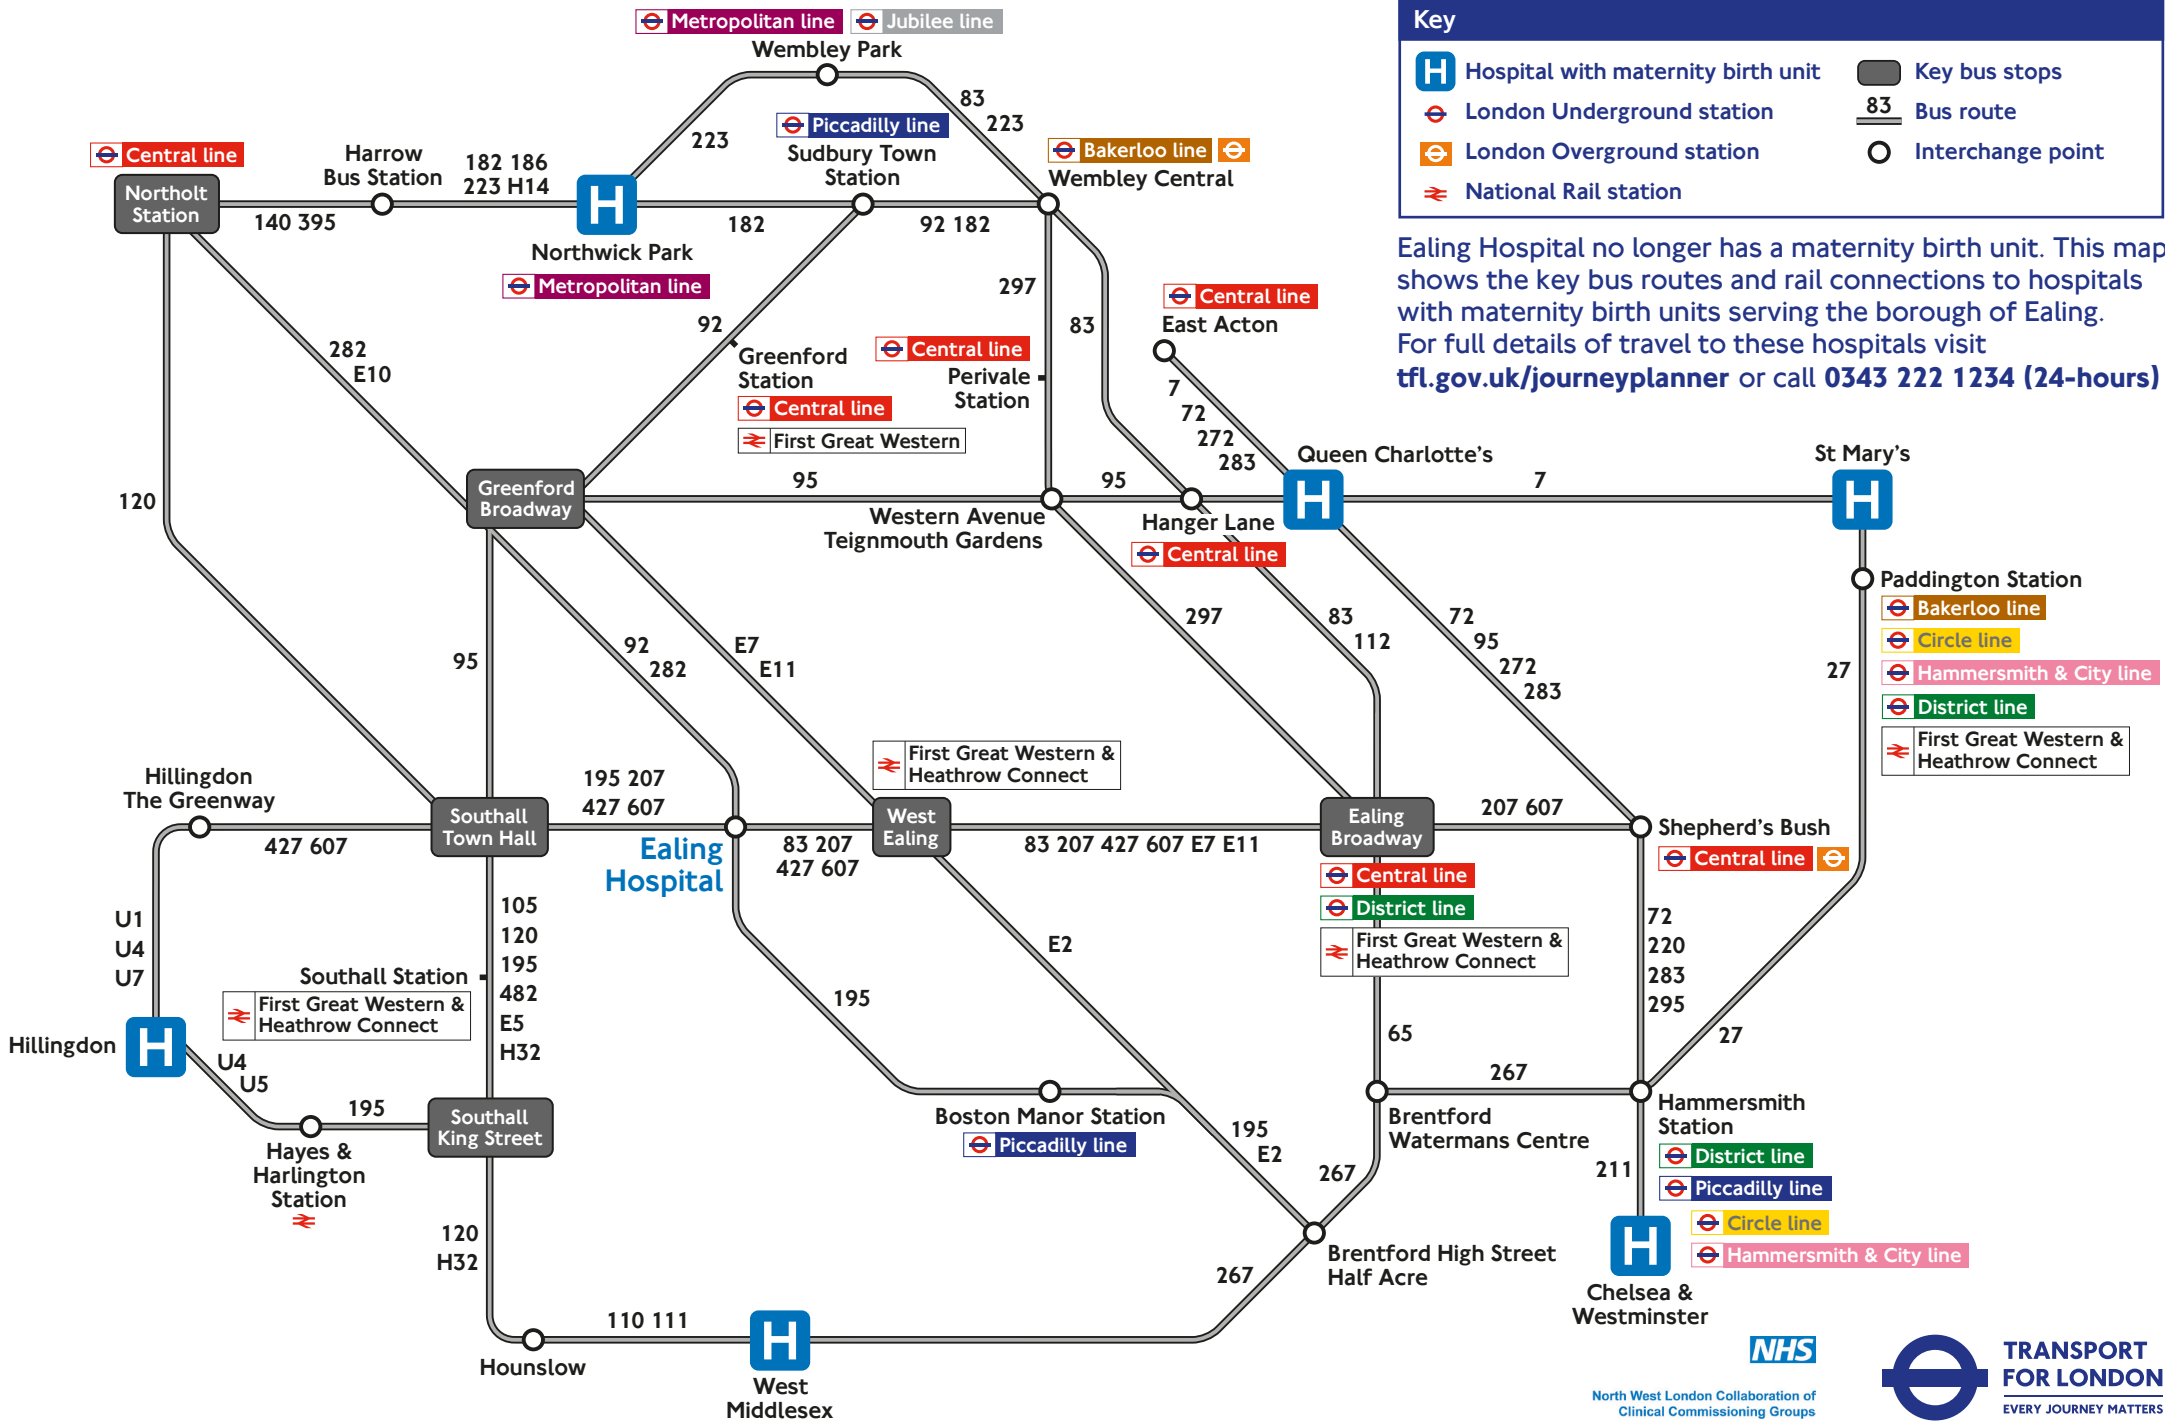

Buses to maternity birth units around Ealing

North West London Collaboration of Clinical Commissioning Groups

TRANSPORT FOR LONDON
EVERY JOURNEY MATTERS