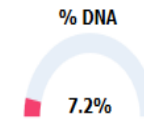

Utilisation and DNA rates

Booked appointments 1477
Available appointments 2207

DNAs 106
Booked appointments 1477

Patients with multiple appointments

Patients with multiple appointments 317
Total number of patients 995