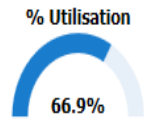

Utilisation and DNA rates

Booked appointments 1477
Available appointments 2207

DNAs 106
Booked appointments 1477

Patients with multiple appointments

Patients with multiple appointments 317
Total number of patients 995